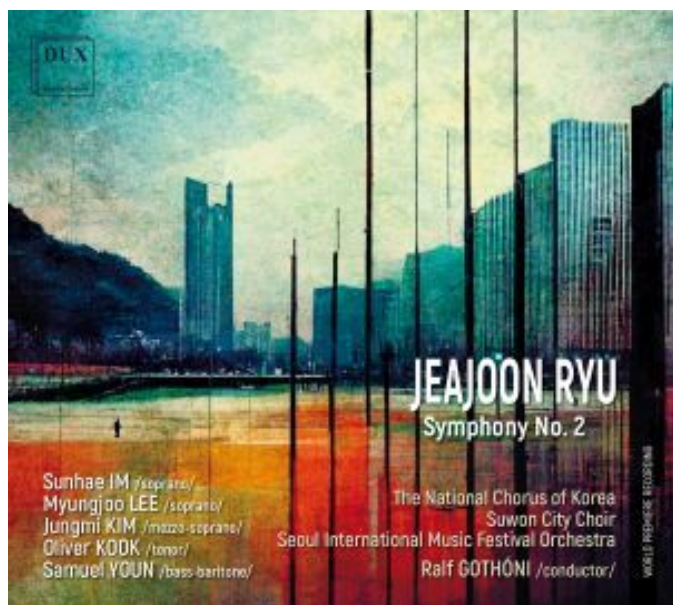

RYU • SYMPHONY No. 2 • GOTHÓNI, SEOUL INTERNATIONAL MUSIC FESTIVAL ORCHESTRA

Price: 57,00 PLN

Glossary description

| | |
|---------------|---|
| Releases Year | 2022 |
| composers | Ryu, Jeajoon |
| performers | Gothóni, Ralf , Im, Sunhae , Kim, Jungmi , Kook, Oliver , Lee, Myungjoo , Seoul International Music Festival Orchestra , Suwon City Choir , The National Chorus of Korea , Youn, Samuel |

Product description

DUX 1897 Total time: [66:24]

Jeajoon Ryu

Symphony No. 2 618442

1. Andante con dolore
[18:04]

2. Andantino con amabile
[13:02]

3. Molto allegro con brio
[11:45]

DUX S.J.
Ul. Morskie Oko 2, 02-511 Warszawa
+48 22 849 11 3